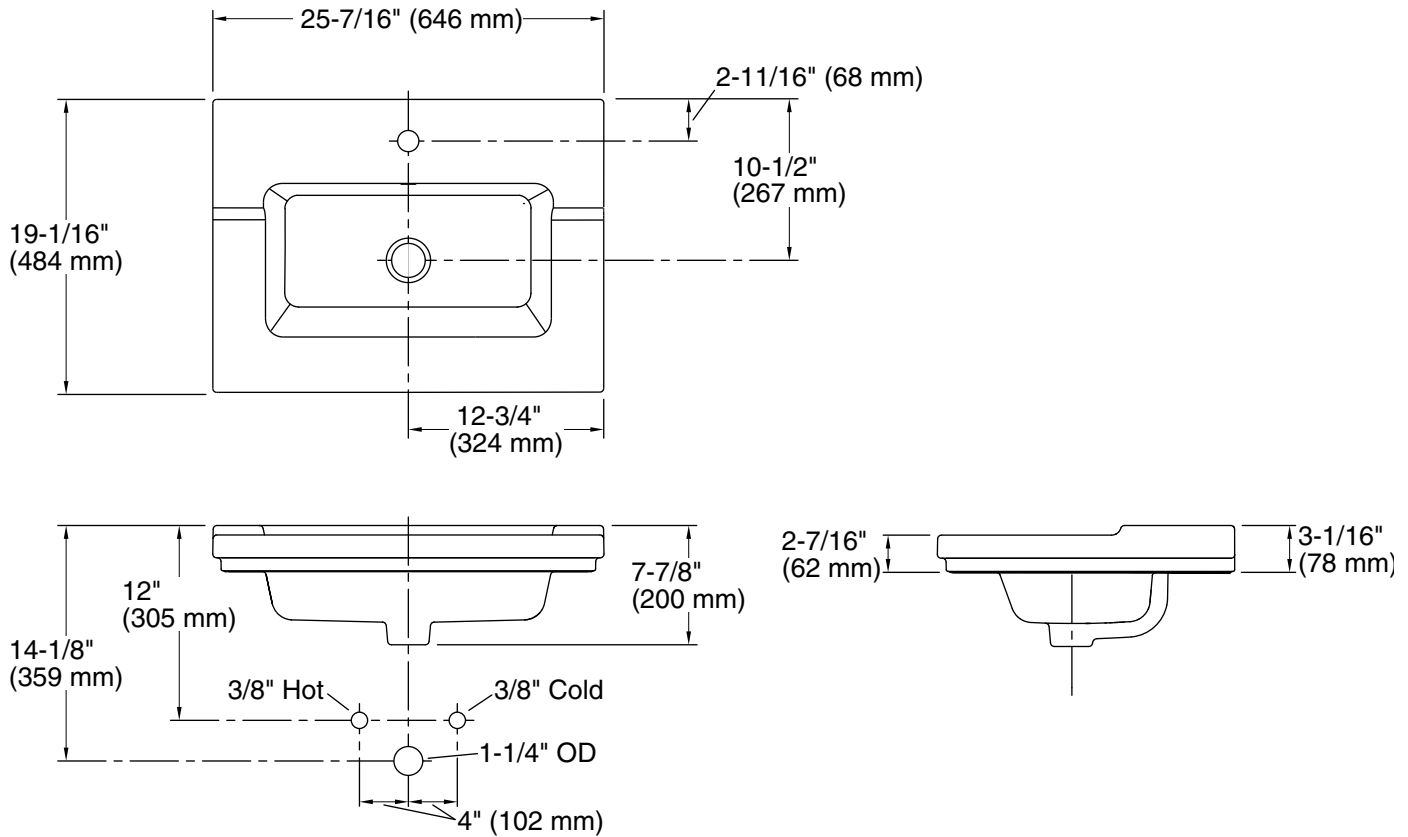

Features

- Single faucet hole.
- Rectangular basin.
- Overflow drain.
- Combines with the K-2604 vanity and other industry-standard 24" x 18" (609.5 x 457 mm) vanities.
- Coordinates with other products in the Tresham collection.

Material

- Vitreous china.

Installation

- Vanity top.

Recommended Products/Accessories

- K-8998 P-Trap
- K-23726 Drain treatment
- K-23725 Cast iron cleaner

Codes/Standards

ASME A112.19.2/CSA B45.1

Technical Information

All product dimensions are nominal.

Bowl configuration:	Single
Installation:	Vanity top/ITB
Bowl area (Only):	Length: 19-1/16" (484 mm) Width: 10-1/2" (267 mm) Water depth: 5-1/4" (133 mm)
Number of deck holes:	1
Faucet hole(s):	1-3/8" (35 mm)
Drain hole:	1-3/4" (44 mm)
Template:	1162722-7, required, included

When installing a pop-up drain to this bathroom sink, it may be necessary to bend the drain linkage to allow proper reach to the faucet lift rod.

NOTE: This bathroom sink is also designed for installation to the K-2604 vanity or with any other 24" (610 mm) x 18" (457 mm) vanity.